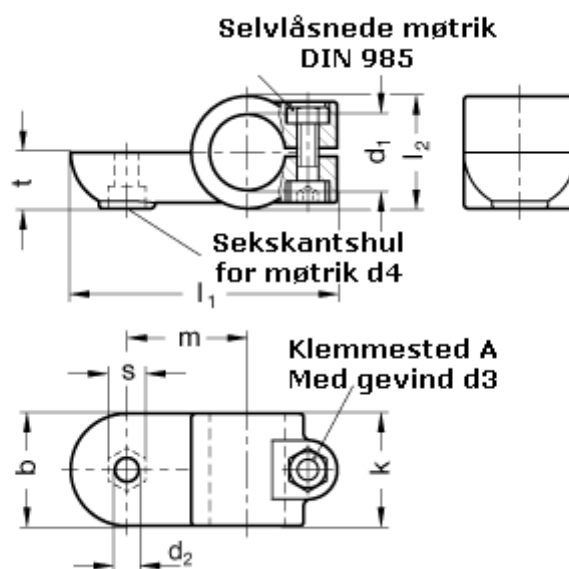

Article number: 20278B25IV2BL

Description: E+G Swivel clamp connector
GN278-B25-IV-2-BL

Measures

$b = 40$	$m = 43$
$d_1 = B25$	$s = 13.0$
$d_2 = 8.5$	$t = 20.0$
$d_3 = M 8$	
$d_4 = M 8$	
$k = 40$	
$l_1 = 95$	
$l_2 = 40$	